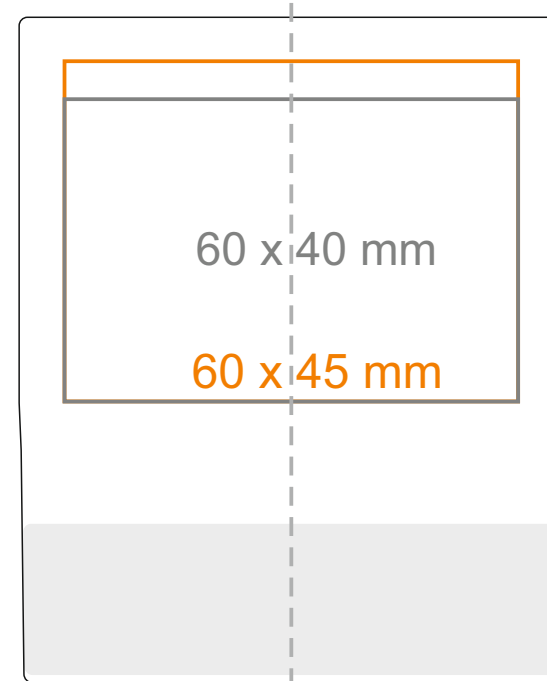

G_516 SPRING

200 ml / h: 88 mm / Ø 72 mm

*In the case of projects for transfer print running outside of the standard print area, please contact our sales department.

[How to prepare print material](#)

meaning

- Transfer Print
- Sensitive Touch
- Direct Print

G_516 SPRING

230 ml / h: 93 mm / Ø 78 mm

*In the case of projects for transfer print running outside of the standard print area, please contact our sales department.