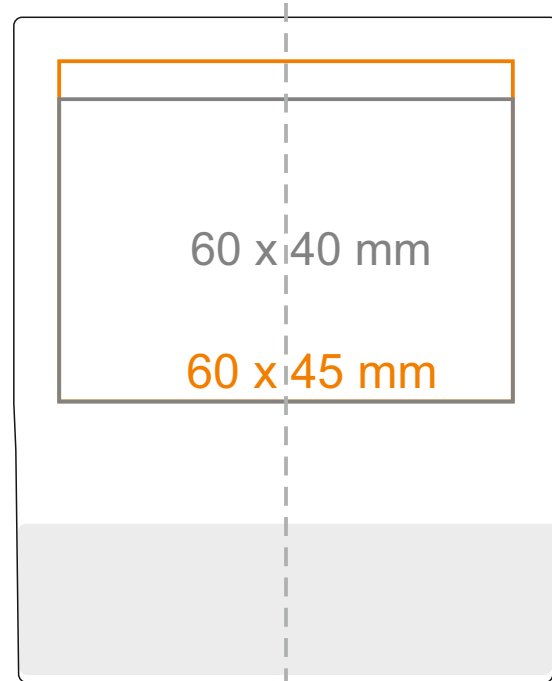

G_516 SPRING

200 ml / h: 88 mm / Ø 72 mm

*In the case of projects for transfer print running outside of the standard print area, please contact our sales department.

[How to prepare print material](#)

meaning

- Transfer Print
- Sensitive Touch
- Direct Print

G_516 SPRING

230 ml / h: 93 mm / Ø 78 mm

*In the case of projects for transfer print running outside of the standard print area, please contact our sales department.