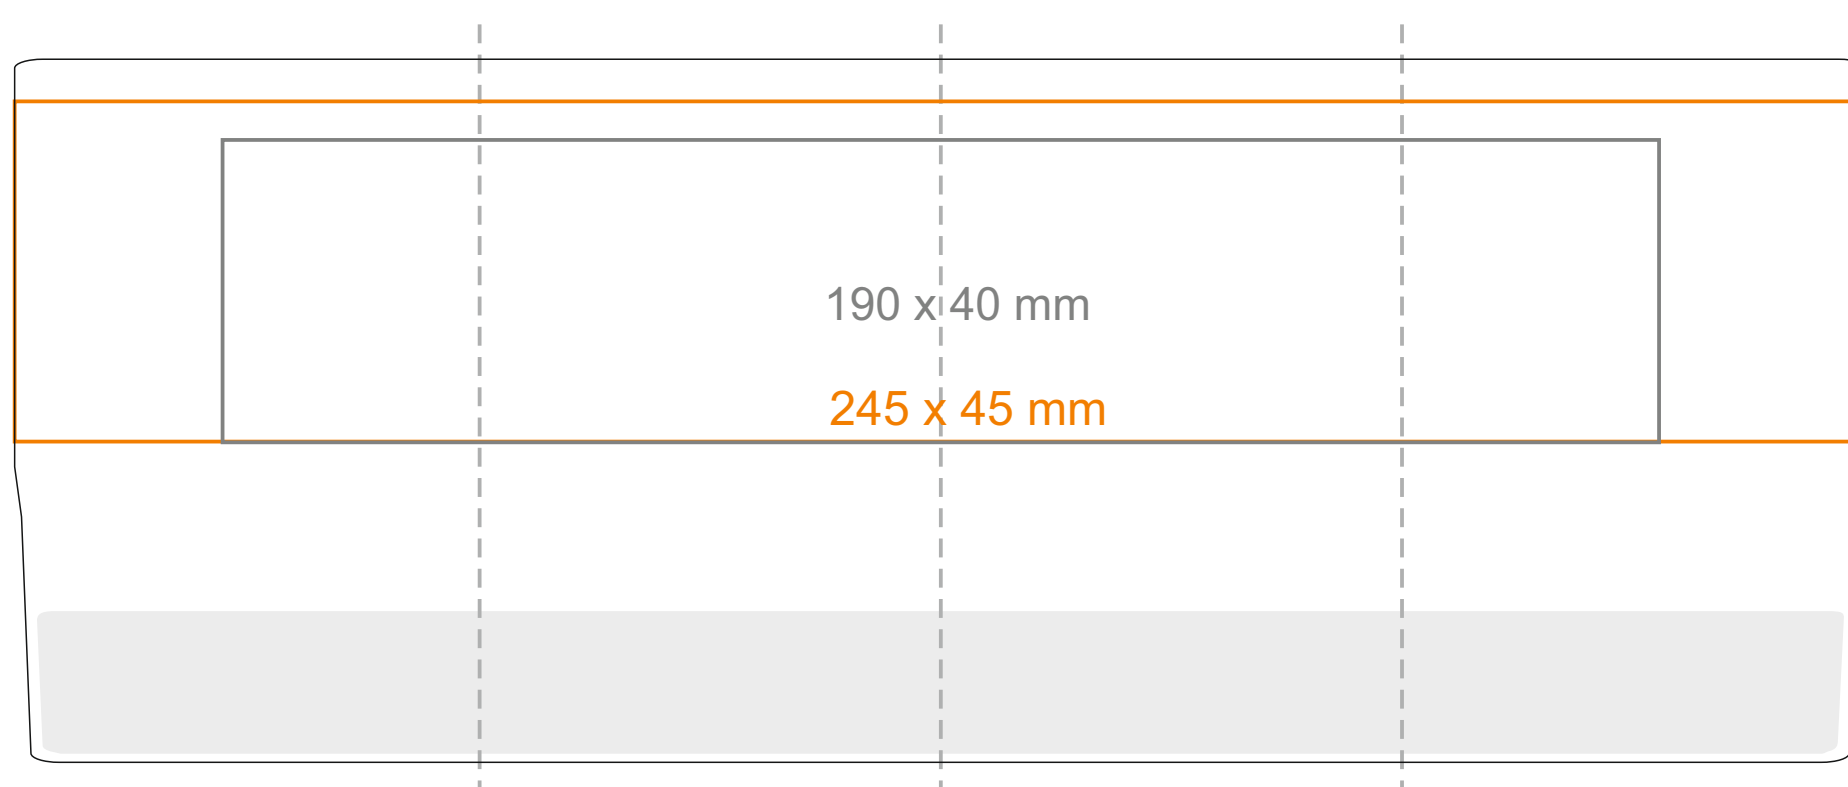

G_516 SPRING

200 ml / h: 88 mm / Ø 72 mm

*In the case of projects for transfer print running outside of the standard print area, please contact our sales department.

[How to prepare print material](#)

meaning

- Transfer Print
- Sensitive Touch
- Direct Print

G_516 SPRING

230 ml / h: 93 mm / Ø 78 mm

*In the case of projects for transfer print running outside of the standard print area, please contact our sales department.

[How to prepare print material](#)

meaning

- Transfer Print
- Sensitive Touch
- Direct Print