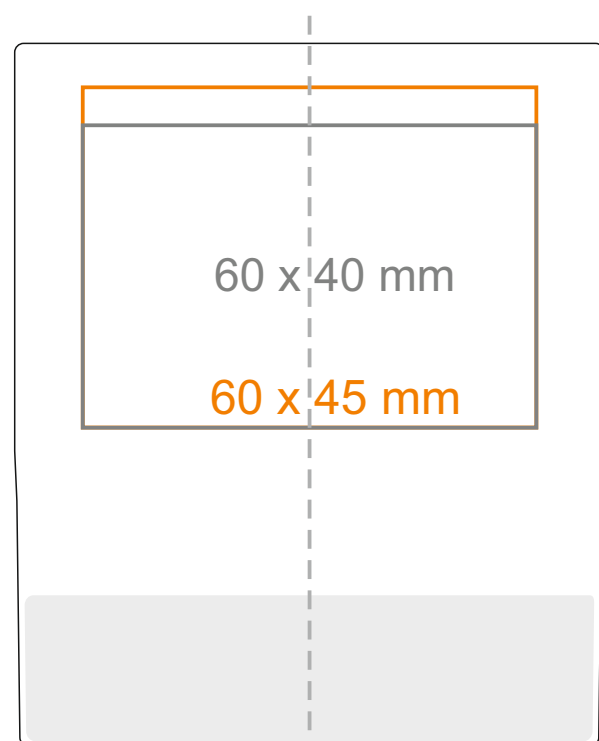

G_516 SPRING

200 ml / h: 88 mm / Ø 72 mm

*In the case of projects for transfer print running outside of the standard print area, please contact our sales department.

[How to prepare print material](#)

meaning

- Transfer Print
- Sensitive Touch
- Direct Print

G_516 SPRING

230 ml / h: 93 mm / Ø 78 mm

*In the case of projects for transfer print running outside of the standard print area, please contact our sales department.