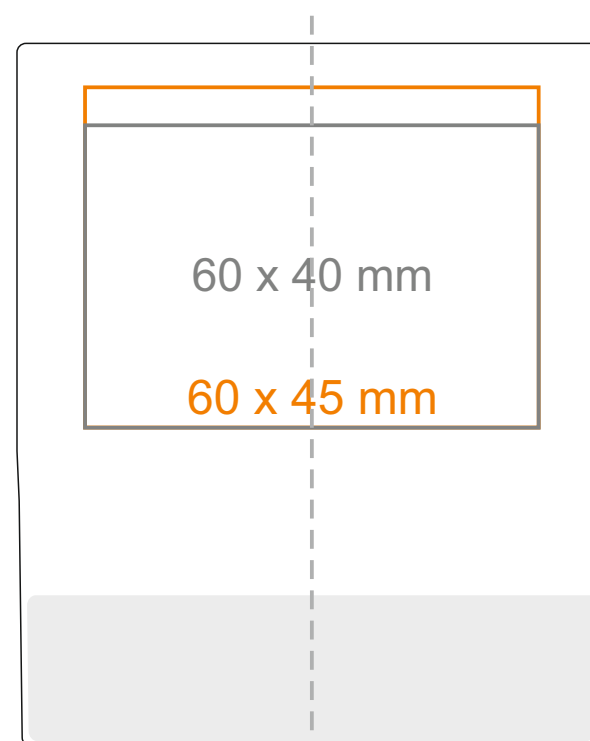

G_516 SPRING

200 ml / h: 88 mm / Ø 72 mm

*In the case of projects for transfer print running outside of the standard print area, please contact our sales department.

[How to prepare print material](#)

meaning

- Transfer Print
- Sensitive Touch
- Direct Print

G_516 SPRING

230 ml / h: 93 mm / Ø 78 mm

*In the case of projects for transfer print running outside of the standard print area, please contact our sales department.