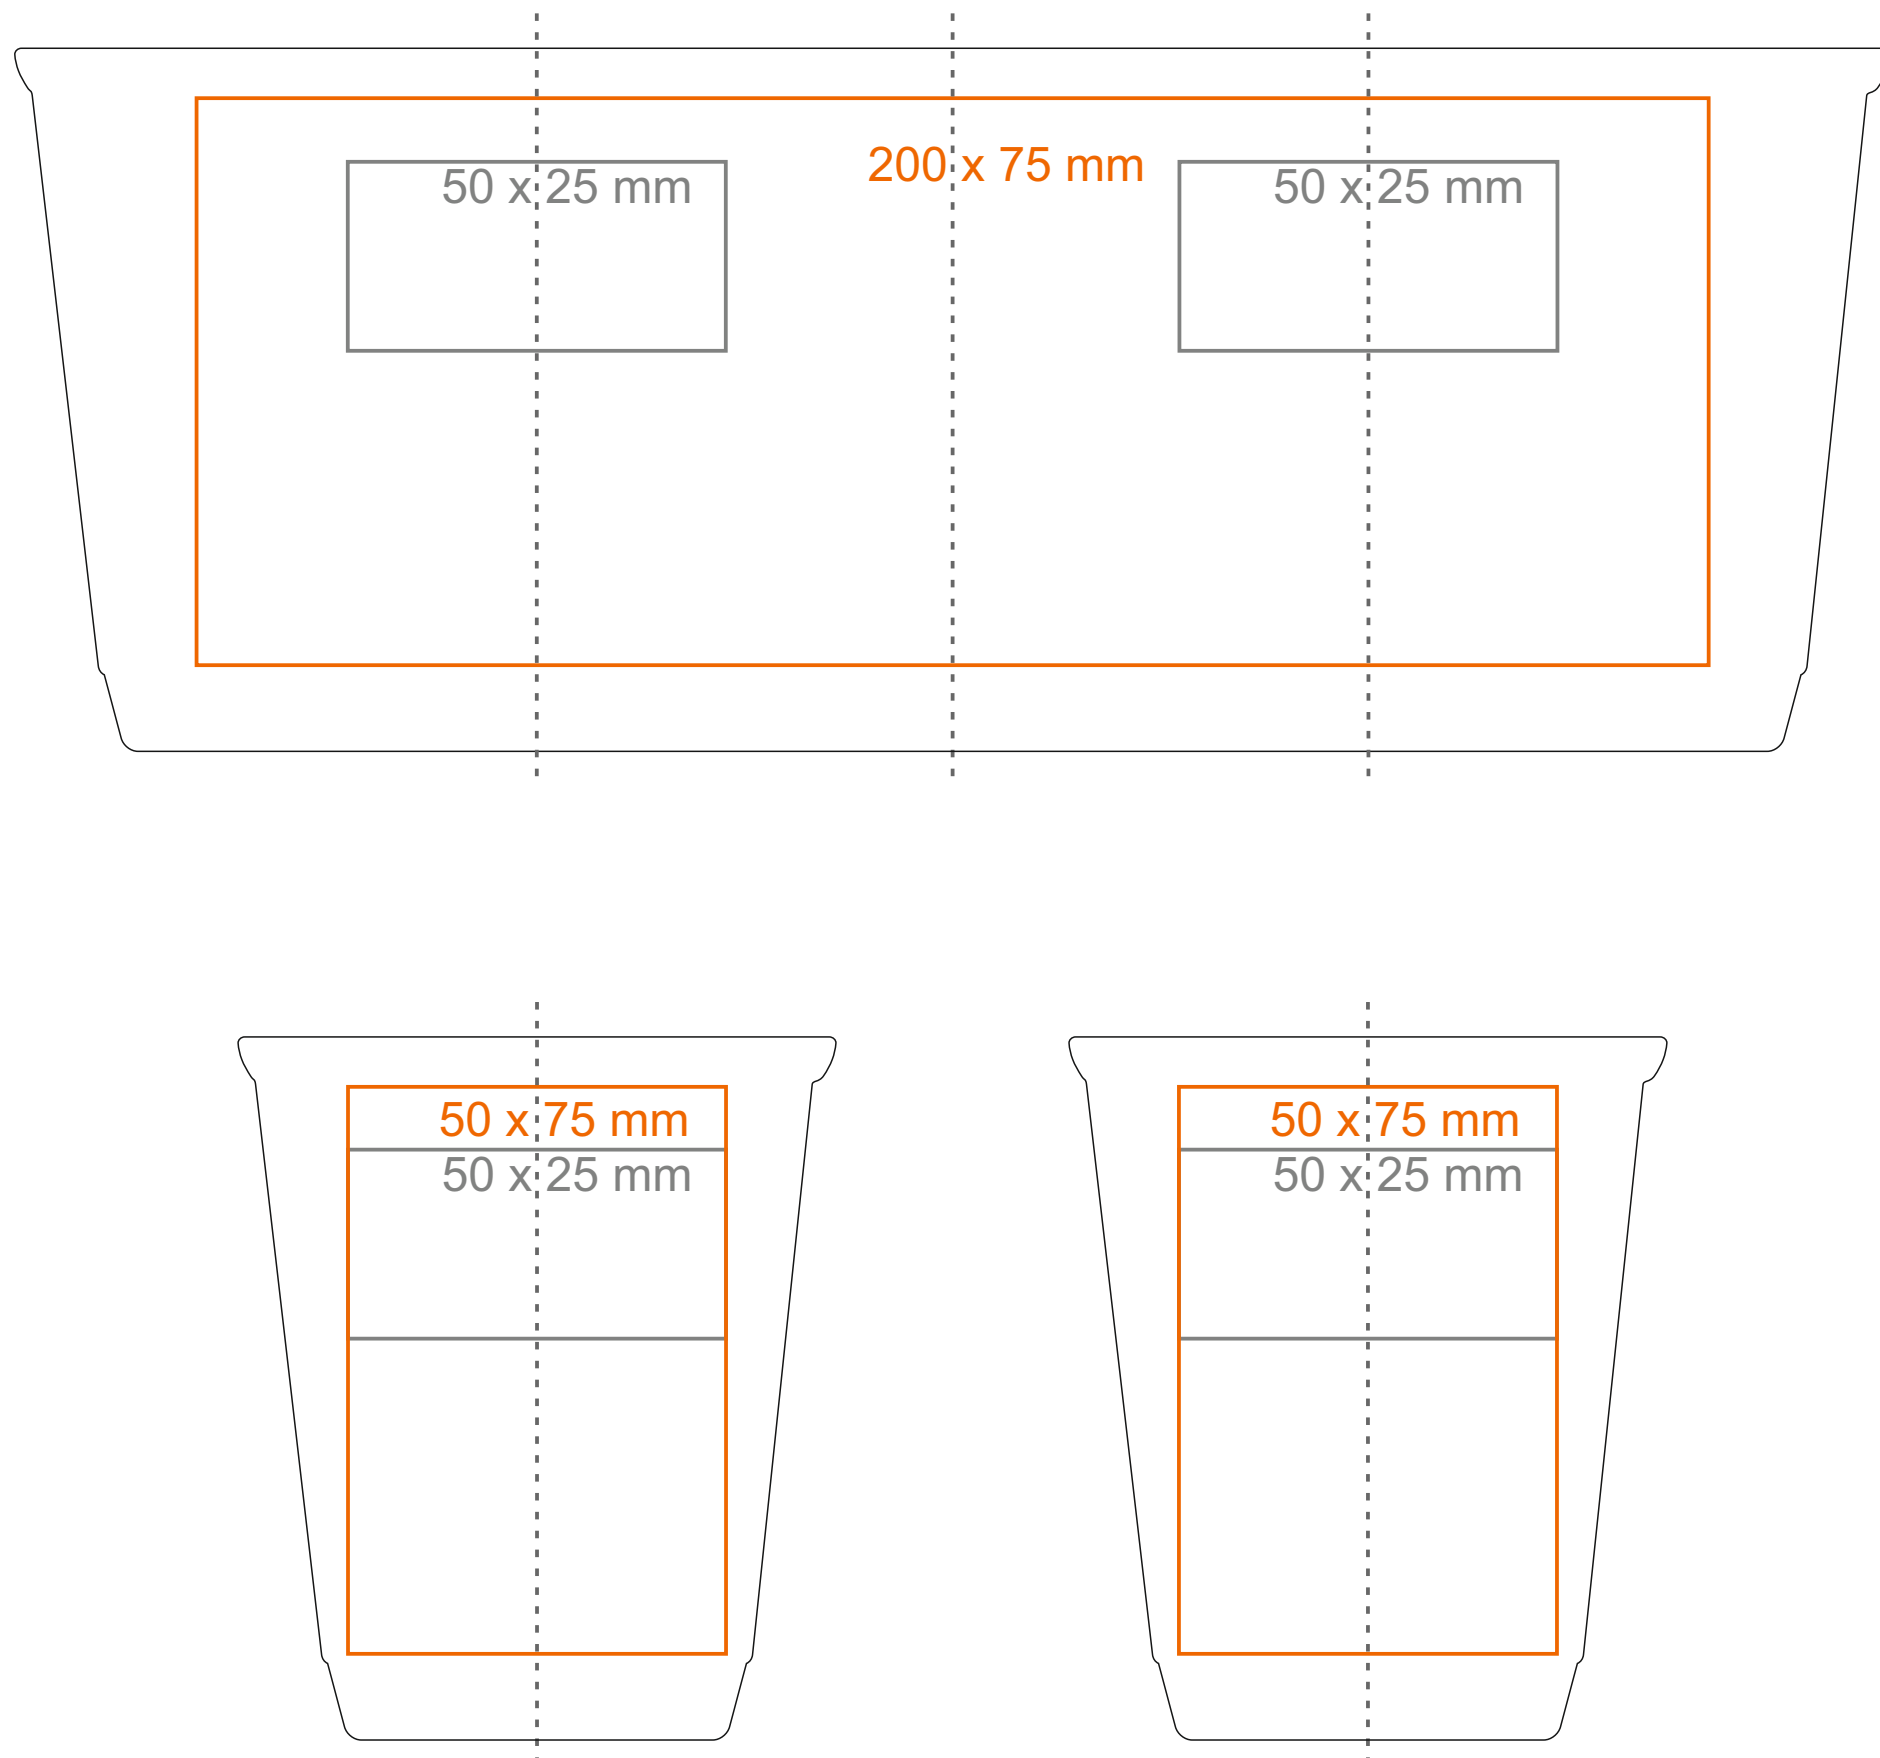

M_555 Optimo

200 ml / h: 93 mm / Ø 79 mm

- Imprint on the inside - 40 x 15 mm
- Imprint on the bottom inside - Ø 30 mm
- Imprint on the bottom outside - Ø 30 mm

*In the case of projects for transfer print running outside of the standard print area, please contact our sales department.

[How to prepare print material](#)

meaning

- Transfer Print
- Sensitive Touch
- Direct Print